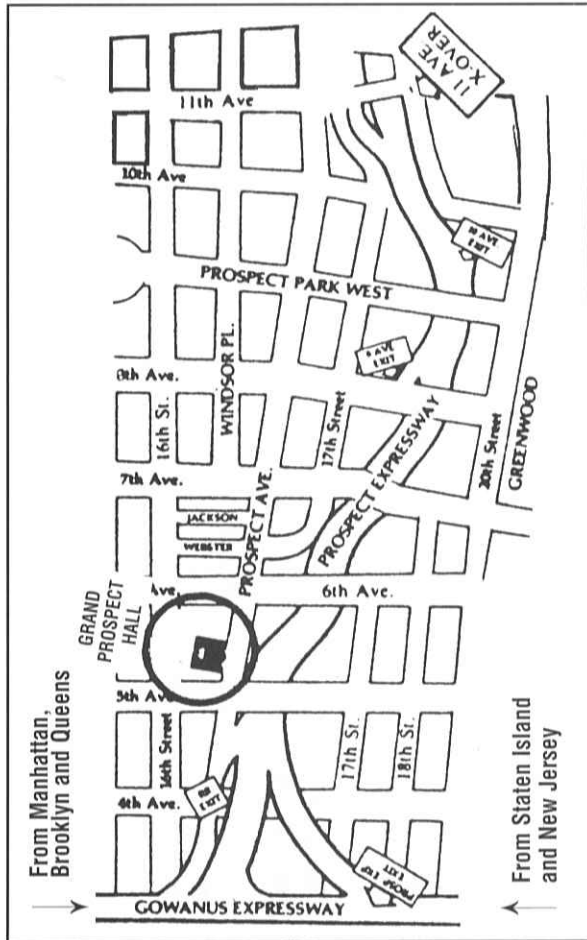

* DETAILED DIRECTIONS ON THE REVERSE SIDE.

* VALET PARKING ON PREMISES

* “STROLLERS ARE NOT PERMITTED IN THE FACILITIES UNLESS CHECKED WITH COAT ROOM”